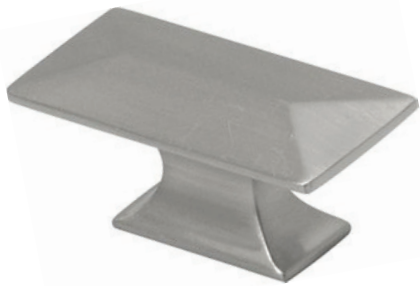

FALL 2016 HARDWARE

H36

4 5/8" x 1/2" x 1 1/4"

H37

7 1/4" x 1/2" x 1 3/8"

H38

2 1/8" x 1" x 1"

H39

1 1/2" x 1 1/2" x 1"

When ordering items that require single hole hardware, please include the assigned number on your purchase order. Hardware will come as stated in catalog if an option number is not selected. No additional charge to change single hole hardware, no additional charge to change nail head finish.