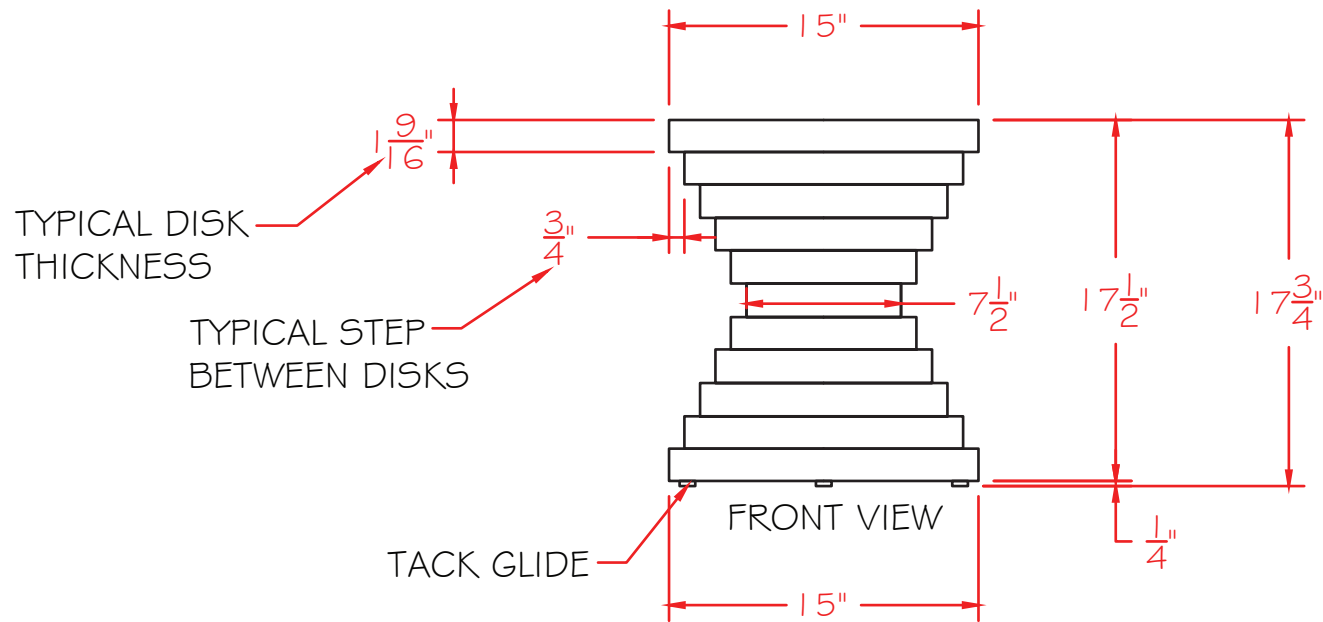

TOP VIEW

3217 SIDE TABLE

(Natural Item: Dimensions May Vary Up To 1")